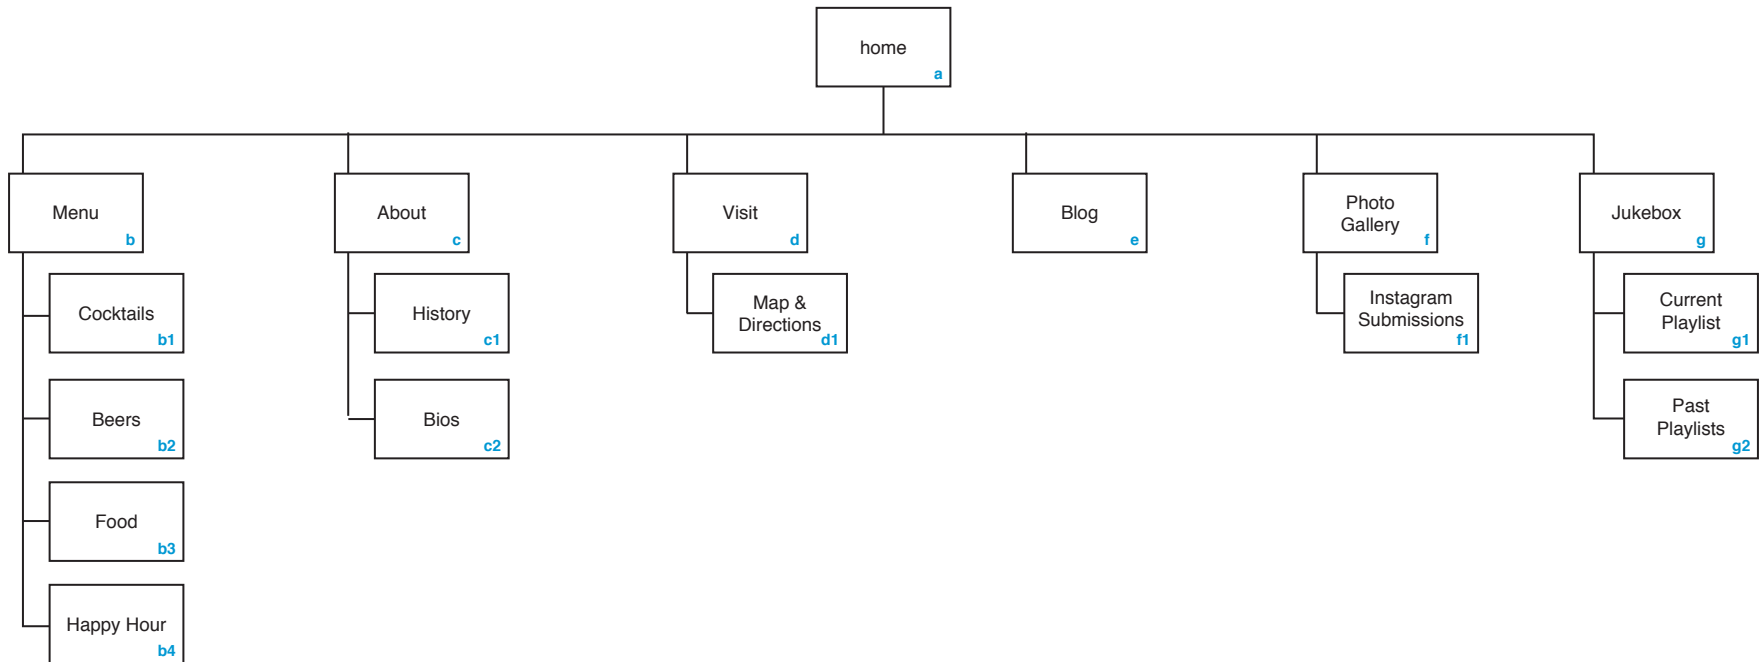

Jaycee Cary Design
The OMB sitemap_v1
Rev. 4/6/20

map key

Footer